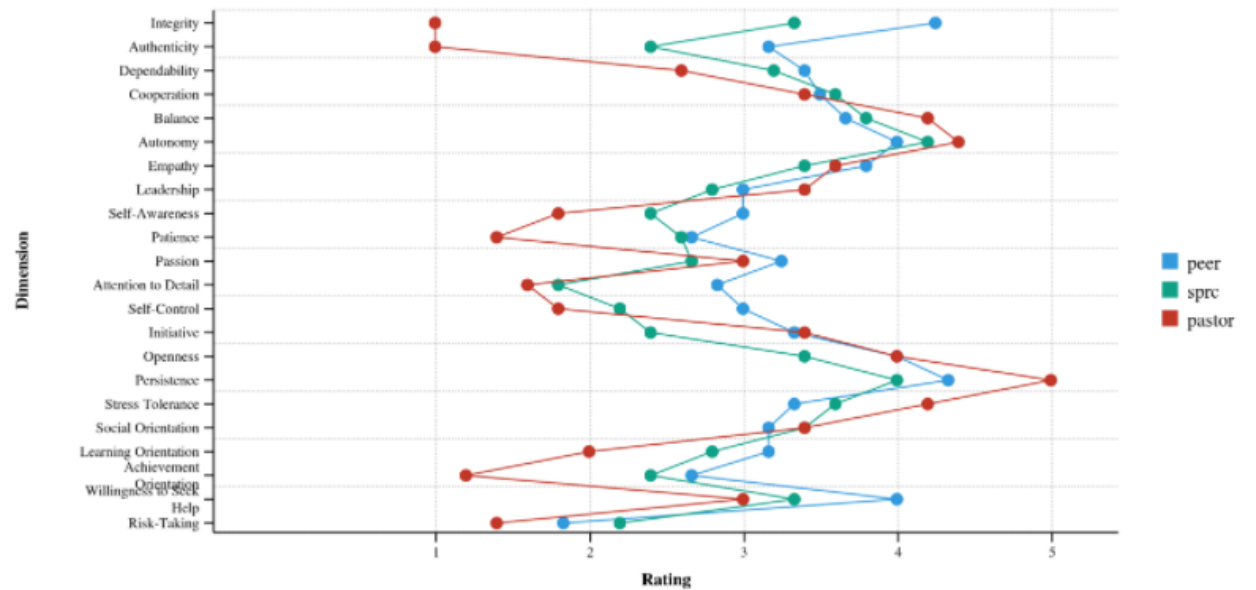

Bishop Dashboard

Nick Robinson

Conferences

[DataTestConference2](#)

Districts ▾

[DataTestConference1](#)

Robinson

Districts ▲

[C1_District1](#)

David, Ling

Pastors ▲

[Homes, Janice](#)

coeticdev+p_holmes@gmail.com

[Hughes, James](#)

coeticdev+p_hughes@gmail.com

[C1_District2](#)

David, Ling

Pastors ▾

[C1_District3](#)

Lisa, South

Pastors ▾

EM360 Data : [DataTestConference1](#)

Personal Characteristics

Personal Characteristics

Skill

Ability

Top 13

Knowledge

Task