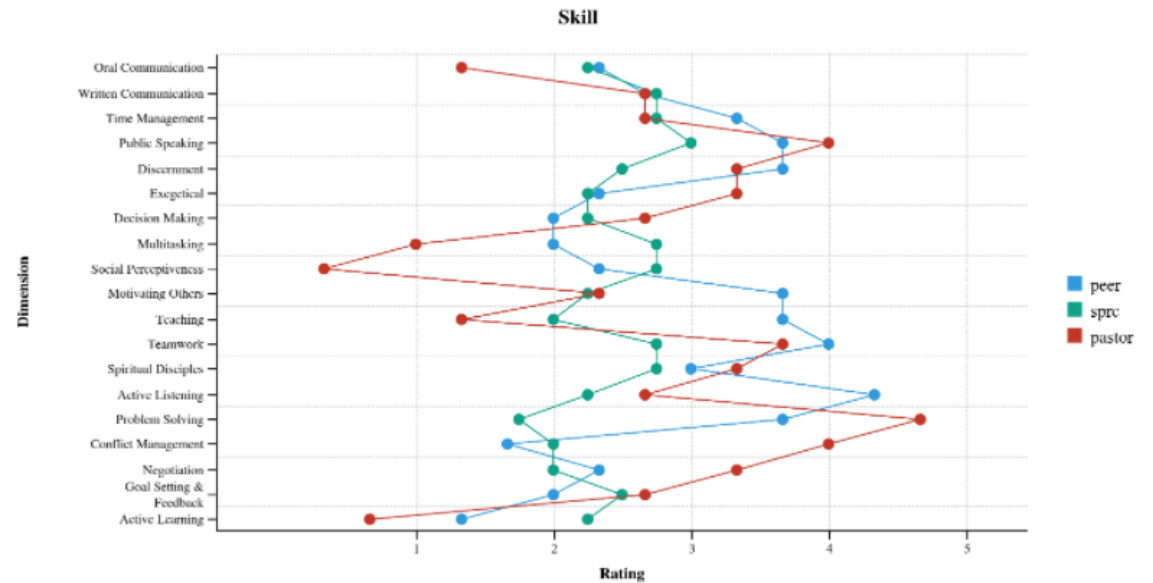

Completed

EM360 Data : C1_District1

Skill

Top 13

Ability

Task

Knowledge

Personal Characteristics